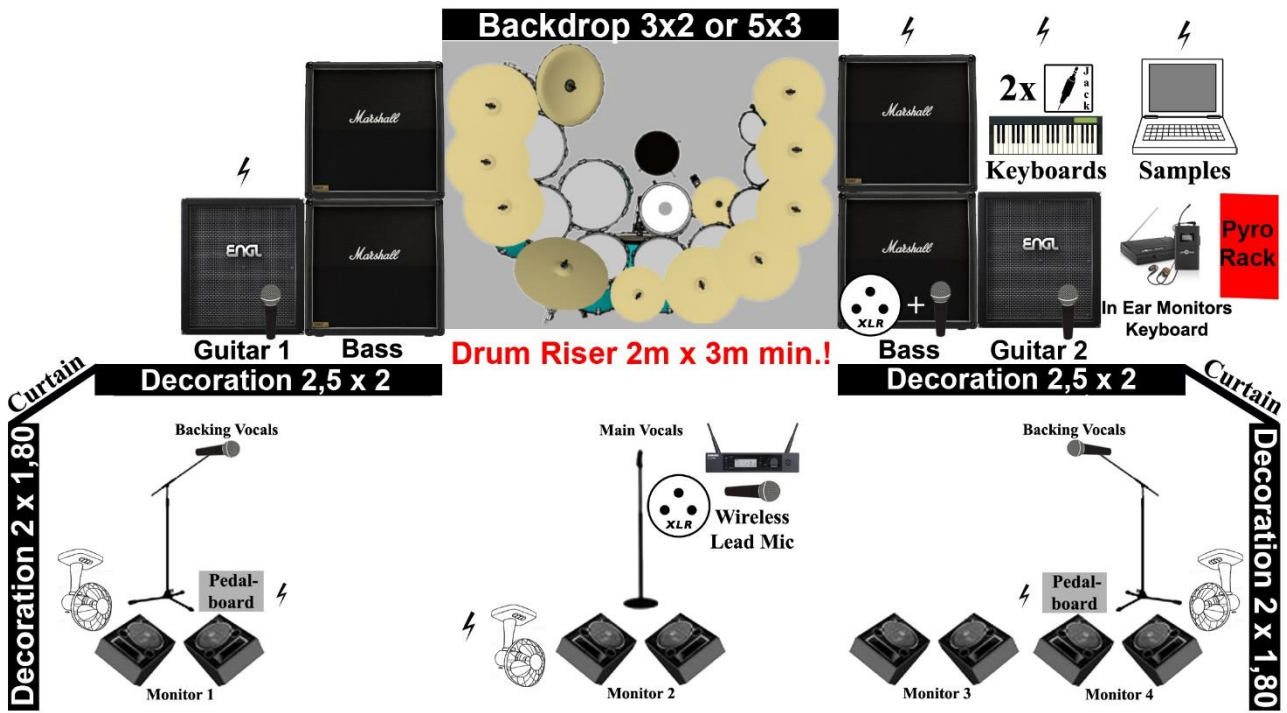

ED HUNTERS

Stage Plan :

Input List and suggested Microphones:

(xxx = Band brings Mic)

1. Kick	Beta 52 / D112	15. Guitar 1	SM57
2. Snare Top	SM57	16. Guitar 2	SM57
3. Snare Bottom	SM57	17. Bass	MD421
4. HiHat	SM81 / KM84	18. Bass	DI
5. Tom 1+2	xxx Beyerd. TG D57	19. Acoustic Bass	DI (if used)
6. Tom 3	xxx Beyerd. TG D57	20. Samples L	DI
7. Tom 4	xxx Beyerd. TG D57	21. Samples R	DI
8. Tom 5	xxx Beyerd. TG D57	22. Keyboard 1	Jack (DI)
9. Tom 6	xxx Beyerd. TG D57	23. Keyboard 2	Jack (DI)
10. Tom 7	xxx Beyerd. TG D57	24. Lead Vocals xxx	Wireless
11. Tom 8	Sennheiser 604	25. Back. Vocals	SM58
12. Floortom 9	Sennheiser 604	26. Back. Vocals	SM58
13. Overhead L	SM81 / C414	27. Reserve	
14. Overhead R	SM81 / C414	28. Reserve	

!!! DRUM RISER NEEDS TO BE 2m x 3m !!!

Line up & Monitor Inputs:

Vocals:	Nelson	→	Monitor 2:	Lead Voc, Samples
Guitar 1:	Andre	→	Monitor 1:	Kick, 2Guitars, Samples, Vocals
Guitar 2:	Jeff	→	Monitor 4:	Kick, 2Guitars, Samples, Vocals
Bass:	Steph	→	Monitor 3:	Kick, Bass, Samples, Lead Voc
Drums:	Rod	→	NO MONITOR	
Keys:	Fab	→	InEar 1:	Samples, Keyboard, Bass, Guitars, Voc

Additional Info:

Info:

The band and crew consist of 6 + 3 people.
Including 1 photographer, please get us a photo pass if necessary.

Food:

1 vegetarian and the rest of us are flexible in their choice of food. Please make sure that there is enough water available. Some beer and Snacks are very much appreciated.